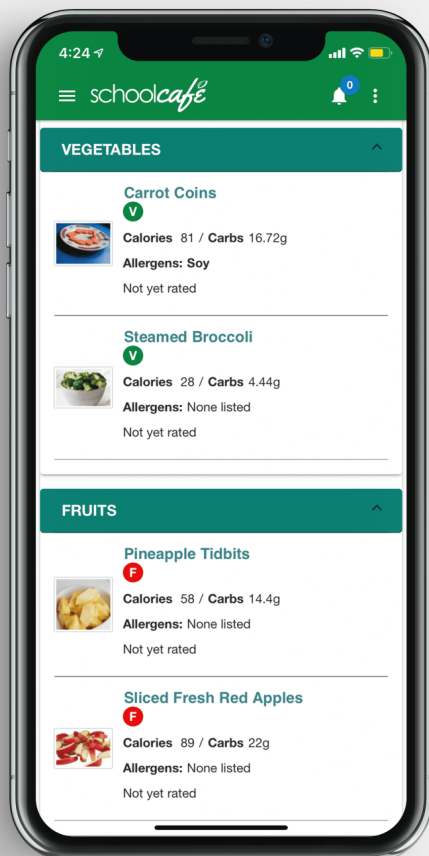

Nutri-Serve Food Management *at Sterling High School*

Our menus have moved!

Nutri-Serve uses **digital menus** to make it easier for you to connect with all the information you need about your school meals including ingredients, nutrition information, allergens, and more. Starting this year our monthly menus can be accessed by desktop, laptop, or mobile through

schoolcafé

To Access Menus:

Scan the QR code with your phone's camera to download the **mobile app**. Or, go to the App Store and search "SchoolCafé". Once you have the app downloaded, search for Sterling High School